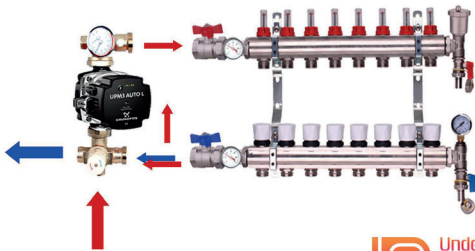

07787 548406

免费 第二个工作日
送货上门

黄铜地暖分水器套件

- 2-12路分水器，配有流量表和温度表，排气阀
- 12/15/16/17/20毫米水管配件
- 格兰富(Grundfos)或 威乐(Wilo) A-级水泵

- ✓ 格兰富，A-评分 UPM3高效水泵
- ✓ 回水阀预留电驱动位置
- ✓ 智能恒温混水阀
- ✓ 温度范围：35摄氏度到65摄氏度
- ✓ 系统最高操作压力3大气压
- ✓ 系统最大测试压力10bar
- ✓
- ✓ 5年产品质保

2-12出水口黄铜分水器
+ 水泵套-Grundfos/Wilo 水泵
+ 恒温混水阀

Underfloor
Heating
Express

· 所有价格已包含税 ·

网上订购：

underfloorheatingexpress.com

出水口数量	订购代码	分水器单价	分水器+格兰富水泵	分水器+威乐水泵
2	Brass-Manifolds-2Ports	£79.99	£284.99	£269.99
3	Brass-Manifolds-3Ports	£99.99	£304.99	£289.99
4	Brass-Manifolds-4Ports	£109.99	£314.99	£299.99
5	Brass-Manifolds-5Ports	£129.99	£334.99	£319.99
6	Brass-Manifolds-6Ports	£149.99	£354.99	£339.99
7	Brass-Manifolds-7Ports	£159.99	£364.99	£349.99
8	Brass-Manifolds-8Ports	£179.99	£384.99	£369.99
9	Brass-Manifolds-9Ports	£199.99	£404.99	£389.99
10	Brass-Manifolds-10Ports	£209.99	£414.99	£399.99
11	Brass-Manifolds-11Ports	£219.99	£424.99	£409.99
12	Brass-Manifolds-12Ports	£229.99	£434.99	£419.99