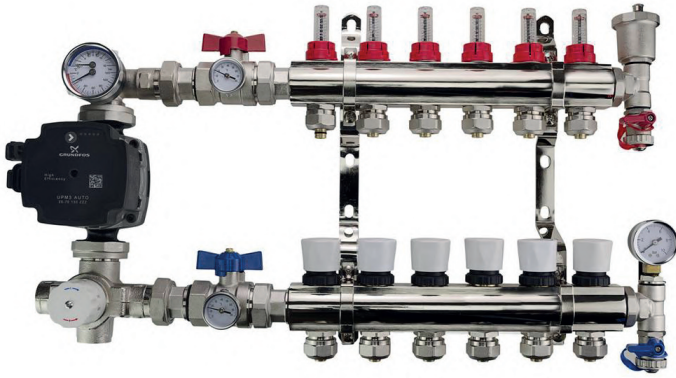

黄铜地暖分水器套件

- 2-12路分水器，配有流量表和温度表，排气阀
- 12/15/16/17/20毫米水管配件
- 格兰富(Grundfos)或 威乐(Wilo) A-级水泵

- ✓ 格兰富，A-评分 UPM3高效水泵
- ✓ 回水阀预留电驱动位置
- ✓ 智能恒温混水阀
- ✓ 温度范围：35摄氏度到65摄氏度
- ✓ 系统最高操作压力3大气压
- ✓ 系统最大测试压力10bar
- ✓
- ✓ 5年产品质保