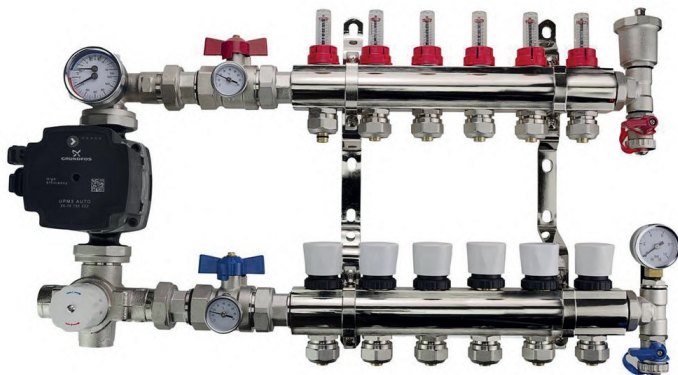

£129.00
Inc.VAT

NeoHub required for
all Heatmiser Neo Stat
app control

Order Over the Phone:
020 7183 2784

FREE NEXT DAY
DELIVERY

Brass Underfloor Heating Manifolds Complete Kit

- 2-12 Ports with Flow Metres and Temp Gauge
- 12/15/16/17/20 mm Pipe Fittings Available
- Grundfos A-Rated UPM3 High Efficiency Auto Pump