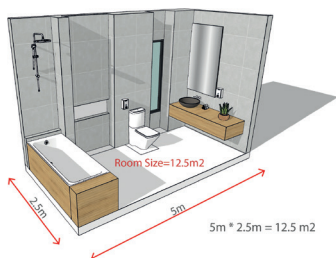

All Prices include VAT

Buy Online:

underfloorheatingexpress.com

How to measure available floor space for underfloor heating?

Step 1

Measure the room size.

Step 2

Remove the total area of any permanent/fixed units or other items which would block the heat.