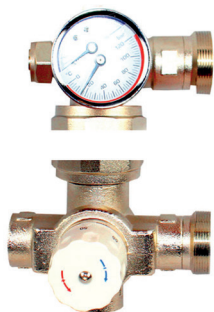

Wilo Multi Zone/Room Manifold Pump Pack Mixing Valve Unit

Order Code

multi-wilo-pump-pack

£185.00

Inc.VAT

- ✓ The Yonos PARA High Flow is a high efficiency product
- ✓ Self regulating electronic pump with Delta P variable / Delta P constant / n_const
- ✓ No additional balancing needed
- ✓ Easy to install
- ✓ Short power cable with overmoulded Molex connector on demand

Blending Valve and Water Mixer with Thermostatic Control For Manifold

Order Code

MultiStation

£89.99

Inc.VAT

- ✓ Quick and simple installation
- ✓ Easy to set up with adjustable temperature range Control flow temperatures to +/- 2 degrees Celcius even with fluctuating temp. and flow from the boiler