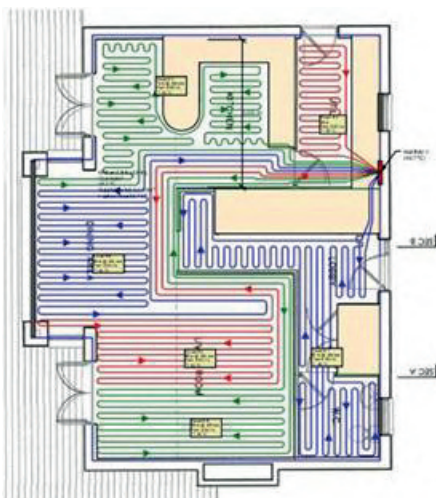

Send us your floorplan via email to
sales@underfloorheatingexpress.com

These can be PDF, CAD drawing, or even hand drawings.

Please Include :

1. Measurements, or scale of each room, such as 1:100.
2. Where you would like the manifolds to be located
3. Clearly mark which rooms/ zones to be and NOT to be designed.
4. Include your contact phone number in case we require more information from you.

Why use our CAD design service?

- ✓ Design returned in 24 hours
- ✓ Easy guide to laying pipes
- ✓ Extensive knowledge
- ✓ Quotation

Alternatively, call us today and see how we can help you **020 7183 2784**.