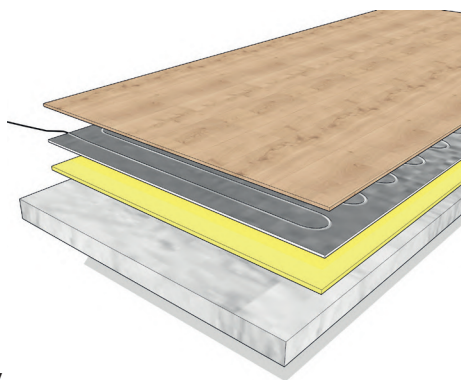

Designed for use under laminate flooring and other floating floor applications. Within the mat is a thin 1.0 mm heating cable which is pre-woven into a 500mm wide foil mesh.

- ✓ Available in 140w/m² output
Various m² - 1, 1.5, 2, 2.5, 3, 4, 5, 6, 7, 8, 9, 10, 11, 12m²
- ✓ Cable Diameter: 1.0 mm
- ✓ Lead Wire Length: 3.0 m
- ✓ Rated Voltage: 230 V
- ✓ Width: 0.5 m
- ✓ Output: 140W/m²
- ✓ Cable Spacing: 50 mm (140W/m²)
- ✓ Twin Conductor Heating Cable
- ✓ Conductor Insulation Fluoropolymer
- ✓ Full earth screen providing electrical safety