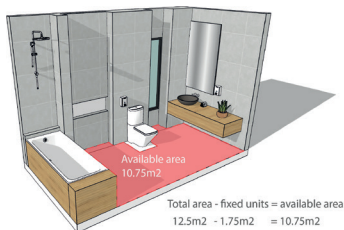

Step 3

Total heating area (sqm) = Total area (sqm) – Unheated area (sqm)