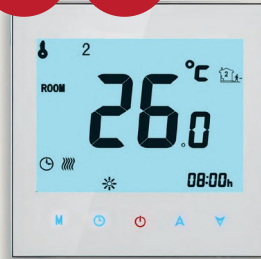

4.3inch COLOR TOUCHSCREEN
Code:bct

BCT WIFI
Code:bct-wifi

Thermostats

Call us :

020 7183 2784

Standard Thermostat 16A

Order Code
BY70

£19.99
Inc.VAT

LCD Wifi Touch Screen Thermostat

Water

Electric

Order Code
wifi1000ew

£59.99
Inc.VAT

✓ Programmable

Mechanical Thermostat 3A

Order Code
BYC06W