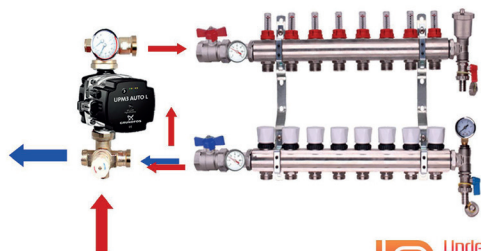

2-12 Ports Underfloor Heating Brass Manifolds + Pump Pack – Grundfos/ Wilo Pump with Mixer Set and Blending Valve

• All Prices include VAT •

Buy Online:

underfloorheatingexpress.com