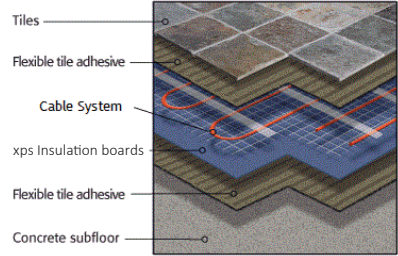

To achieve 100w output per sqm = 18cm

To achieve 150w output per sqm = 12cm

To achieve 200w output per sqm = 9cm

| Cable Length | Order number | 150w per M2 | 200w per M2 | Price |
|--------------|-----------------|-------------|-------------|---------|
| 11.1m | Loosecable11.1 | 1.3 m2 | 1 m2 | £44.99 |
| 16.7m | Loosecable16.7 | 2 m2 | 1.5 m2 | £49.99 |
| 22.2m | Loosecable22.2 | 2.6 m2 | 2 m2 | £54.99 |
| 27.8m | Loosecable27.8 | 3.3 m2 | 2.5 m2 | £59.99 |
| 33.3m | Loosecable33.3 | 4 m2 | 3 m2 | £69.99 |
| 38.9m | Loosecable38.9 | 4.6 m2 | 3.5 m2 | £79.99 |
| 44.4m | Loosecable44.4 | 5.3 m2 | 4 m2 | £89.99 |
| 50.0m | Loosecable50 | 6 m2 | 4.5 m2 | £99.99 |
| 55.5m | Loosecable55.5 | 6.66 m2 | 5 m2 | £109.99 |
| 66.6m | Loosecable66.6 | 8 m2 | 6 m2 | £119.99 |
| 77.7m | Loosecable77.7 | 9.33 m2 | 7 m2 | £129.99 |
| 88.8m | Loosecable88.8 | 10.66 m2 | 8 m2 | £139.99 |
| 99.9m | Loosecable99.9 | 12 m2 | 9 m2 | £149.99 |
| 111 m | Loosecable111 | 13.33 m2 | 10 m2 | £159.99 |
| 133.2m | Loosecable133.2 | 16 m2 | 12 m2 | £189.99 |
| 140m | Loosecable140 | 16.6 m2 | 12.5 m2 | £199.99 |
| 150m | Loosecable150 | 18 m2 | 13.5 m2 | £209.99 |
| 166.5m | Loosecable166.5 | 20 m2 | 15 m2 | £219.99 |
| 180m | Loosecable180 | 21.6 m2 | 16 m2 | £229.99 |