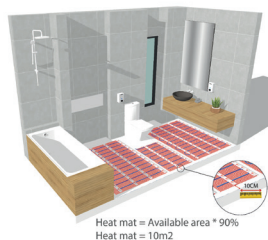

Step 4

Calculate 10% less for heat mat size.