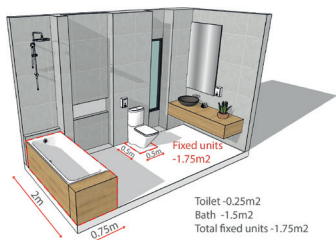

All Prices include VAT

Buy Online:

underfloorheatingexpress.com

How to measure available floor space for underfloor heating?

Step 1

Measure the room size.

Step 2

Remove the total area of any permanent/fixed units or other items which would block the heat.