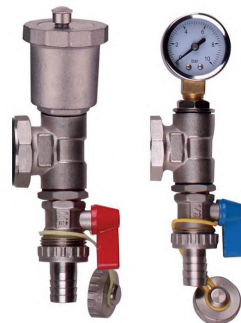

Manifold Fill/Drain Valves With Auto Air Vent

Order Code
airvent

£ **29.99**

Inc.VAT