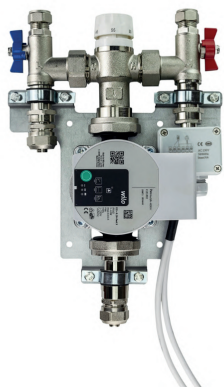

Single Zone/ Room Wilo Manifold Pump Pack Mixing Valve Unit

Order Code

single-wilo-pump-pack

£185.00
Inc.VAT

- ✓ Temperature range: 35C - 65C
- ✓ Max working pressure: 10 bar
- ✓ Compression type connections for ease of installation
- ✓ UK Version, 230V
- ✓ Pump comes with 2 year manufacturer warranty
- ✓ 16mm underfloor pipe connections

Single Zone Mixer Set Blending Valve with Thermostatic Control