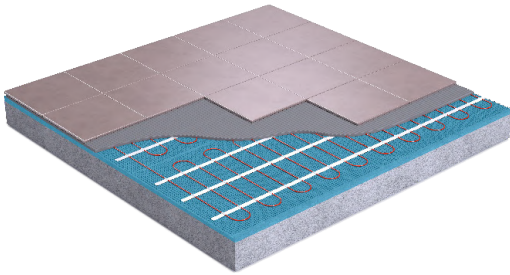

Buy Online:

underfloorheatingexpress.com

All Prices include VAT

WHICH SOLUTION SHOULD I CHOOSE?

Electric

- Ideal for area less than 24m²
- Ideal for single rooms
- Great for renovations
- Easier and cheaper to install
- Minimal floor level increase
- Easier to install on upper floors

Water

- Ideal for larger area over 25m²
- Ideal for whole house
- Great for new-builds
- Compatible with existing central heating systems
- Extremely efficient
- Cheaper to run

Contents

Electric UFH

Insulation

Water UFH

Thermostats

Pumps

Adhesives & Levellers

Accessories

Order Over the Phone:

020 7183 2784

FREE NEXT DAY
DELIVERY