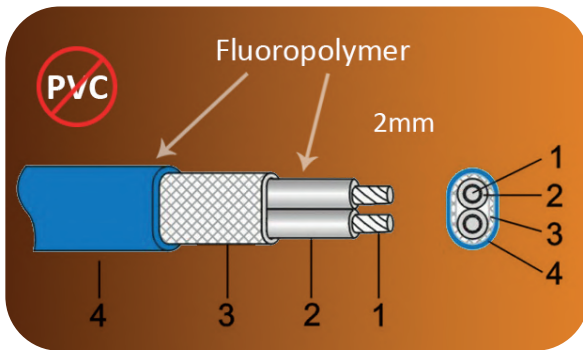

Strong thin wire cable has a diameter of 2mm using fluoropolymer for BOTH inside and outer insulation

To achieve up to the maximum m² for 16A thermostat, 2 heatmats can be joined together parallel to the total above. Example – 16m² = 2x 8m² heatmats

All Prices include VAT

Buy Online:

underfloorheatingexpress.com