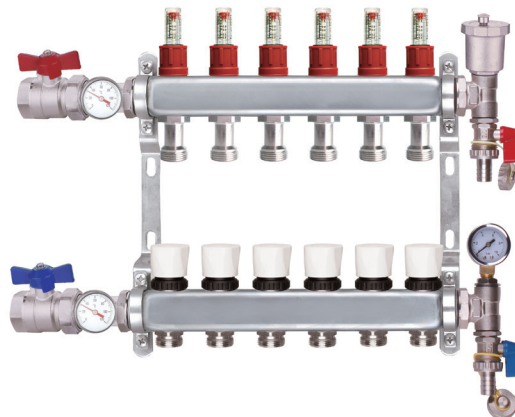

All Prices include VAT

| Ports | Order Code | Manifold only | Manifold Kit w/ Grundfos Pump | Manifold Kit w/ Wilco Pump |
|-------|-------------------------|---------------|----------------------------------|-------------------------------|
| 2 | Brass-Manifolds-2Ports | £79.99 | £284.99 | £269.99 |
| 3 | Brass-Manifolds-3Ports | £99.99 | £304.99 | £289.99 |
| 4 | Brass-Manifolds-4Ports | £109.99 | £314.99 | £299.99 |
| 5 | Brass-Manifolds-5Ports | £129.99 | £334.99 | £319.99 |
| 6 | Brass-Manifolds-6Ports | £149.99 | £354.99 | £339.99 |
| 7 | Brass-Manifolds-7Ports | £159.99 | £364.99 | £349.99 |
| 8 | Brass-Manifolds-8Ports | £179.99 | £384.99 | £369.99 |
| 9 | Brass-Manifolds-9Ports | £199.99 | £404.99 | £389.99 |
| 10 | Brass-Manifolds-10Ports | £209.99 | £414.99 | £399.99 |
| 11 | Brass-Manifolds-11Ports | £219.99 | £424.99 | £409.99 |
| 12 | Brass-Manifolds-12Ports | £229.99 | £434.99 | £419.99 |

Order Over the Phone:

020 7183 2784

FREE NEXT DAY
DELIVERY

Stainless Steel Manifolds Complete Kit

- 2-12 Ports with Flow Metres and Temp Gauge
- 12/15/16/17/20 mm Pipe Fittings Available
- Grundfos/ Wilo Pump